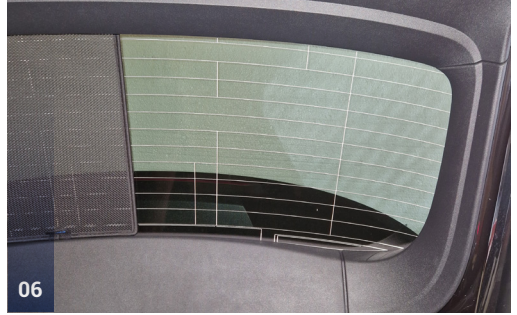

### Tailgate Window

CLIP PLACEMENT

Tailgate Shades - x2

M12 - x2

M14 - x1