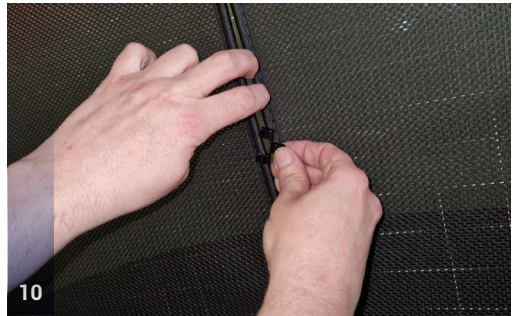

### Tailgate Window

CLIP PLACEMENT

Tailgate Shades - x2

M12 - x2

M14 - x1