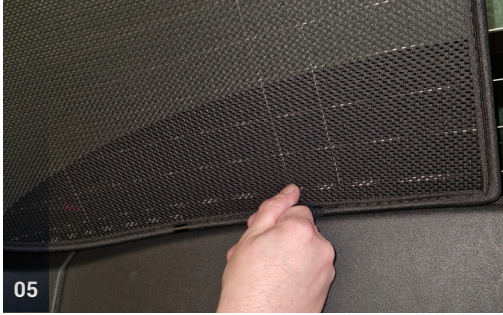

### Tailgate Window

CLIP PLACEMENT

Tailgate Shades - x2

M12 - x2

M14 - x1