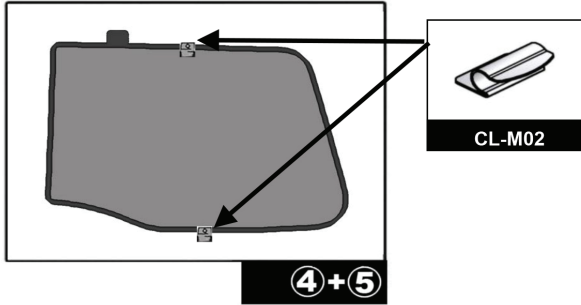

Installation

LANCIA DELTA 5DR

LAN-DELT-5-A

REAR SHADE INSTALLATION