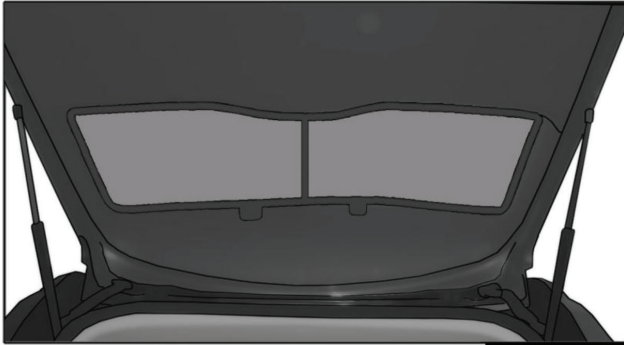

REAR SHADE INSTALLATION

Installation

LANCIA DELTA 5DR

LAN-DELT-5-A

REAR SHADE INSTALLATION

4+5