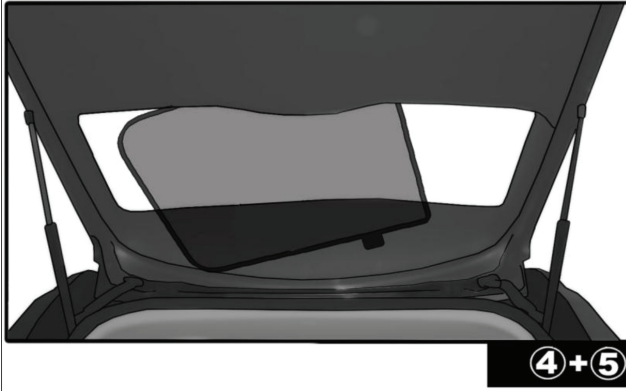

Installation

LANCIA DELTA 5DR

LAN-DELT-5-A

REAR SHADE INSTALLATION