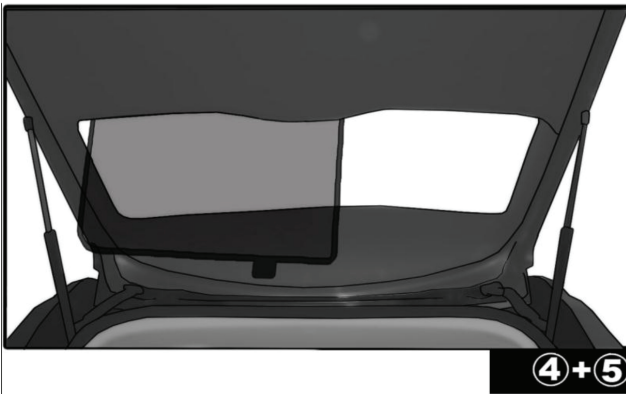

Installation

LANCIA DELTA 5DR

LAN-DELT-5-A

REAR SHADE INSTALLATION