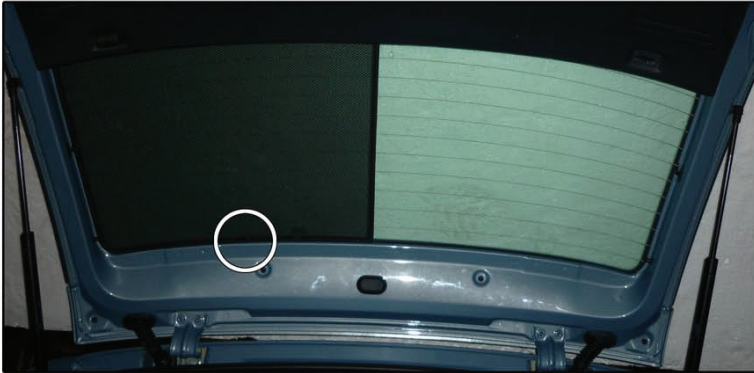

LANCIA MUSA 5DR

LAN-MUSA-5-A

TAILGATE SHADE INSTALLATION

Installation

LANCIA MUSA 5DR

LAN-MUSA-5-A

TAILGATE SHADE INSTALLATION

X2