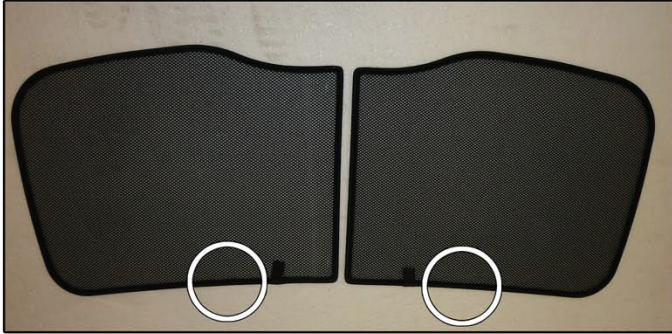

Installation

LANCIA MUSA 5DR

LAN-MUSA-5-A

TAILGATE SHADE INSTALLATION