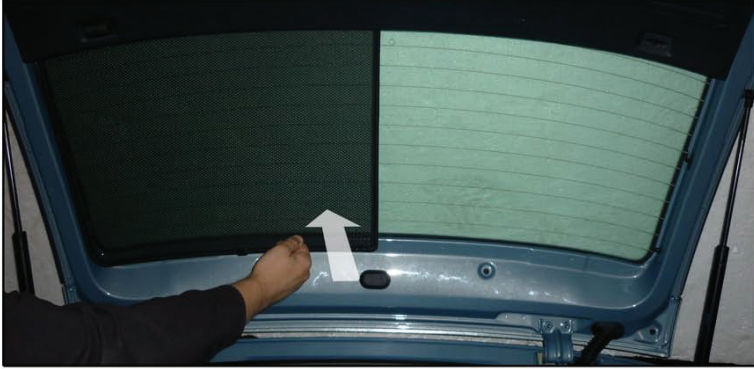

LANCIA MUSA 5DR

LAN-MUSA-5-A

TAILGATE SHADE INSTALLATION

Installation

LANCIA MUSA 5DR

LAN-MUSA-5-A

TAILGATE SHADE INSTALLATION

X2