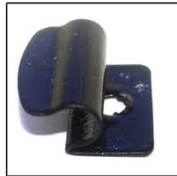

Installation

LANCIA MUSA 5DR

LAN-MUSA-5-A

PORT SHADE INSTALLATION