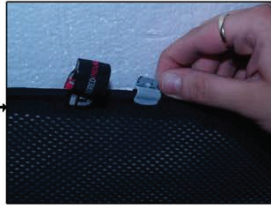

Installation

LANCIA MUSA 5DR

LAN-MUSA-5-A

PORT SHADE INSTALLATION