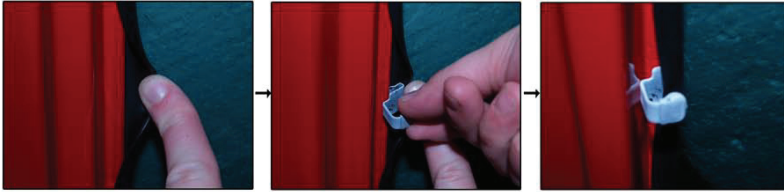

Installation

LANCIA MUSA 5DR

LAN-MUSA-5-A

SIDE SHADE INSTALLATION