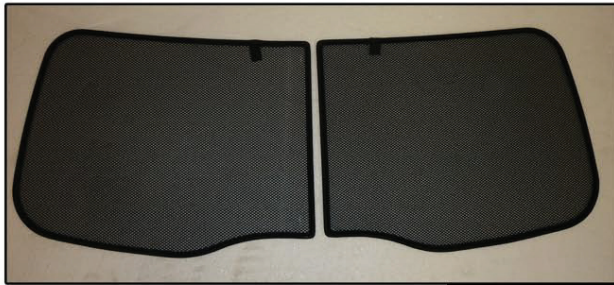

Installation Manual

LANCIA MUSA 5DR
LAN-MUSA-5-A

COMPONENTS INCLUDED

SIDE WINDOWS X2

PORT WINDOW X2

TAILGATE WINDOW X2

CL-M02 x 6

CL-M05 x 6

CAR
SHADES

Installation

LANCIA MUSA 5DR

LAN-MUSA-5-A

SIDE SHADE INSTALLATION

Installation

LANCIA MUSA 5DR

LAN-MUSA-5-A