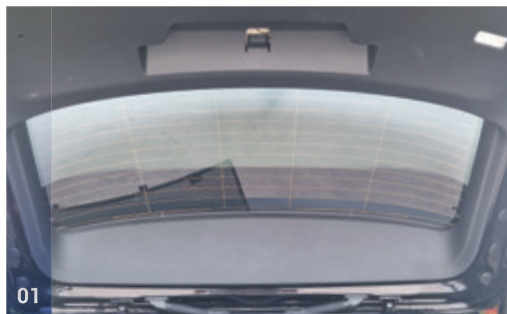

### Tailgate Window

Tailgate Shades - x2

M14

M12

CLIP PLACEMENT

M12 - x2

M14 - x1

01