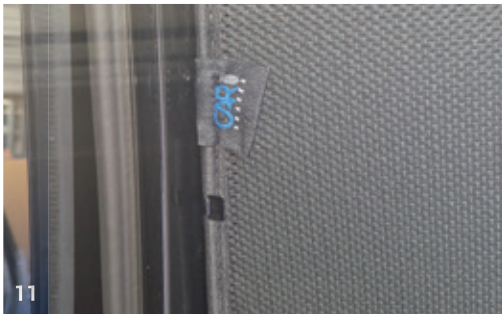

### Side Windows

CLIP PLACEMENT

Side Window Shades - x2

M09 - x4

TRIM TOOL - x1