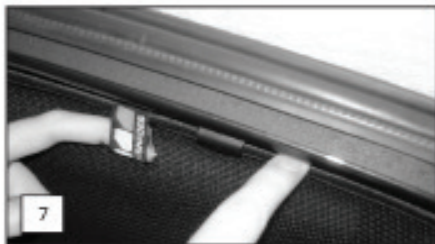

CL-M01 x 2

CL-M14 x 1

CAR
S H A D E S

Installation

VAUXHALL VECTRA 4DR

VAU-VECT-4-B

SIDE SHADE INSTALLATION

x 2