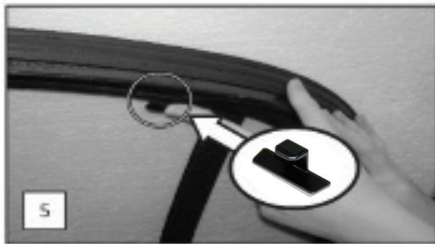

CL-M01 x 2

CL-M14 x 1

CAR
S H A D E S

Installation

VAUXHALL VECTRA 4DR

VAU-VECT-4-B

SIDE SHADE INSTALLATION

x 2