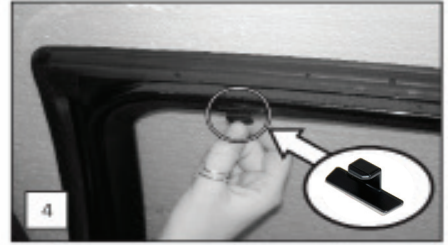

CL-M01 x 2

CL-M14 x 1

CAR
S H A D E S

Installation

VAUXHALL VECTRA 4DR

VAU-VECT-4-B

SIDE SHADE INSTALLATION

x 2