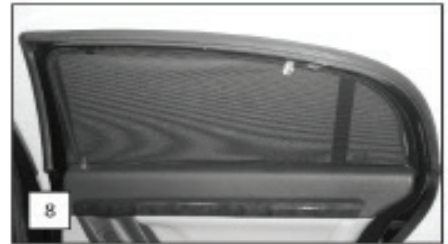

CL-M01 x 2

CL-M14 x 1

CAR
S H A D E S

Installation

VAUXHALL VECTRA 4DR

VAU-VECT-4-B

SIDE SHADE INSTALLATION

x 2