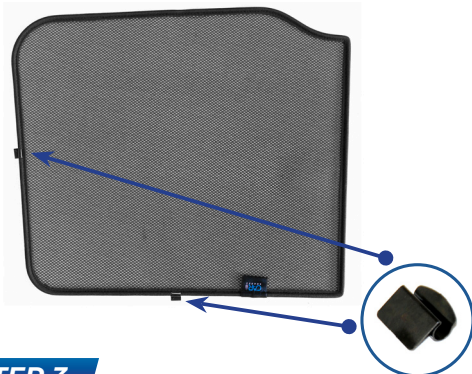

Installation

VOLVO XC60 5 DOOR
VOL-XC60-5-B

Components Needed

Tailgate Shades

CL-M02 x 2

CL-M14 x 1

Tailgate Shade Installation

STEP 1