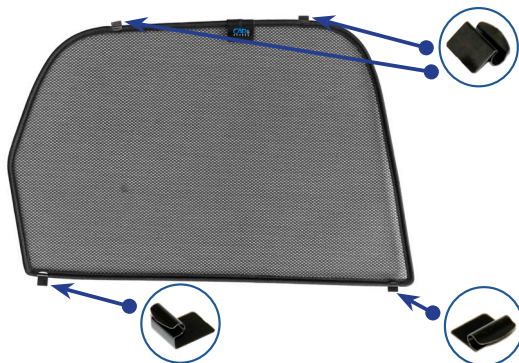

Installation Manual

VOLVO XC60 5 DOOR
VOL-XC60-5-B

Shades

Side Shades

Port Shades

Tailgate Shades

Fixing Clips

CL-M02 x 10

CL-M12 x 2

CL-M13 x 2

CL-M14 x 1

Installation

VOLVO XC60 5 DOOR
VOL-XC60-5-B

Components Needed

Side Shades

CL-M12 x 2

CL-M13 x 2

CL-M02 x 4

Side Shade Installation

STEP 1

STEP 2

Shade fits from the outside

STEP 3

STEP 4