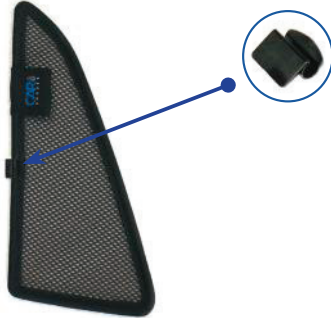

Installation

VW POLO 5DR
VW-POLO-5-D

Components Needed

Port Shade Installation

STEP 1